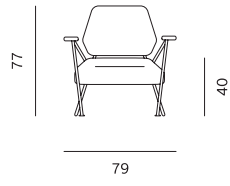

DESIGN: NUMEN / FOR USE

Construction of metal rods bent into shape of bracket for lacquered MDF plate (diameter 72 centimeters) is an ideal match to a modernist typology of Polygon armchairs.

TABLE TOP	MDF
FINISH	Fenix NTM
BASE	metal
BASE FINISH	powder coated matte

72

32

72

ARMCHAIR / FOTELJA

SMALL TABLE / STOLIĆ