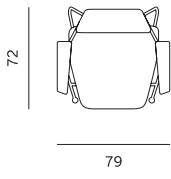

DESIGN: NUMEN / FOR USE

Construction of metal rods bent into shape of bracket for lacquered MDF plate (diameter 72 centimeters) is an ideal match to a modernist typology of Polygon armchairs.

TABLE TOP	MDF
FINISH	Fenix NTM
BASE	metal
BASE FINISH	powder coated matte

72

32

72

ARMCHAIR / FOTELJA

SMALL TABLE / STOLIĆ