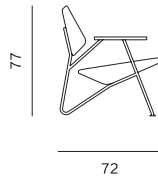

DESIGN: NUMEN / FOR USE

Construction of metal rods bent into shape of bracket for lacquered MDF plate (diameter 72 centimeters) is an ideal match to a modernist typology of Polygon armchairs.

TABLE TOP	MDF
FINISH	Fenix NTM
BASE	metal
BASE FINISH	powder coated matte

72

32

72

ARMCHAIR / FOTELJA

SMALL TABLE / STOLIĆ