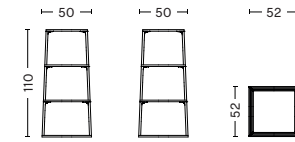

## EIFFEL COLLECTION

Based on a simple layering principal, Depping & Jørgensen have created a flexible and multifunctional range of shelving units and tables using cast aluminium leg modules with powder-coated MDF square, triangular or rectangular plates in different sizes. The shelving systems and tables are available in diverse colours, heights and shapes, making them suitable for use in a wide range of private and public contexts.

- EIFFEL SHELF -

**DIMENSIONS**

EIFFEL SHELF SQUARE 4 LAYER  
W50 x D50 x H110 cm  
Available in Ink black

EIFFEL SHELF TRIANGLE 5 LAYER  
W52 x D52 x H145 cm  
Available in Warm sand

EIFFEL SHELF 6 LAYER  
W80 x D40 x H182 cm  
Available in Warm sand

- EIFFEL TABLE -

**DIMENSIONS**

**EIFFEL COFFEE TABLE SQUARE**  
 W65 x D65 x H38 cm  
 Available only in Black and Dark brick

**EIFFEL COFFEE TABLE RECTANGULAR**  
 W110 x D50 x H38 cm  
 Available only in Warm sand

**EIFFEL SIDE TABLE TRIANGLE**  
 W52 x D52 x H38 cm  
 Available only in Black and Dark brick

- EIFFEL TABLE -

**MATERIALS**

SHELVES & TABLETOPS / 18 mm powder coated MDF with straight edge

FRAME & LEGS / Powder coated aluminum