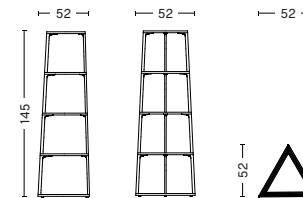

## EIFFEL COLLECTION

Based on a simple layering principal, Depping & Jørgensen have created a flexible and multifunctional range of shelving units and tables using cast aluminium leg modules with powder-coated MDF square, triangular or rectangular plates in different sizes. The shelving systems and tables are available in diverse colours, heights and shapes, making them suitable for use in a wide range of private and public contexts.

- EIFFEL SHELF -

**DIMENSIONS**

EIFFEL SHELF SQUARE 4 LAYER  
W50 x D50 x H110 cm  
Available in Ink black

EIFFEL SHELF TRIANGLE 5 LAYER  
W52 x D52 x H145 cm  
Available in Warm sand

EIFFEL SHELF 6 LAYER  
W80 x D40 x H182 cm  
Available in Warm sand

- EIFFEL TABLE -

**DIMENSIONS**

**EIFFEL COFFEE TABLE SQUARE**  
 W65 x D65 x H38 cm  
 Available only in Black and Dark brick

**EIFFEL COFFEE TABLE RECTANGULAR**  
 W110 x D50 x H38 cm  
 Available only in Warm sand

**EIFFEL SIDE TABLE TRIANGLE**  
 W52 x D52 x H38 cm  
 Available only in Black and Dark brick

- EIFFEL TABLE -

**MATERIALS**

SHELVES & TABLETOPS / 18 mm powder coated MDF with straight edge

FRAME & LEGS / Powder coated aluminum