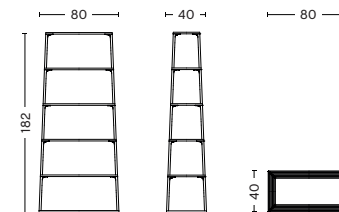

## EIFFEL COLLECTION

Based on a simple layering principal, Depping & Jørgensen have created a flexible and multifunctional range of shelving units and tables using cast aluminium leg modules with powder-coated MDF square, triangular or rectangular plates in different sizes. The shelving systems and tables are available in diverse colours, heights and shapes, making them suitable for use in a wide range of private and public contexts.

- EIFFEL SHELF -

**DIMENSIONS**

EIFFEL SHELF SQUARE 4 LAYER  
W50 x D50 x H110 cm  
Available in Ink black

EIFFEL SHELF TRIANGLE 5 LAYER  
W52 x D52 x H145 cm  
Available in Warm sand

EIFFEL SHELF 6 LAYER  
W80 x D40 x H182 cm  
Available in Warm sand

- EIFFEL TABLE -

**DIMENSIONS**

**EIFFEL COFFEE TABLE SQUARE**  
 W65 x D65 x H38 cm  
 Available only in Black and Dark brick

**EIFFEL COFFEE TABLE RECTANGULAR**  
 W110 x D50 x H38 cm  
 Available only in Warm sand

**EIFFEL SIDE TABLE TRIANGLE**  
 W52 x D52 x H38 cm  
 Available only in Black and Dark brick

- EIFFEL TABLE -

**MATERIALS**

SHELVES & TABLETOPS / 18 mm powder coated MDF with straight edge

FRAME & LEGS / Powder coated aluminum