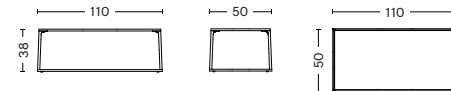

- EIFFEL SHELF -

**DIMENSIONS**

EIFFEL SHELF SQUARE 4 LAYER  
W50 x D50 x H110 cm  
Available in Ink black

EIFFEL SHELF TRIANGLE 5 LAYER  
W52 x D52 x H145 cm  
Available in Warm sand

EIFFEL SHELF 6 LAYER  
W80 x D40 x H182 cm  
Available in Warm sand

- EIFFEL TABLE -

**DIMENSIONS**

**EIFFEL COFFEE TABLE SQUARE**  
 W65 x D65 x H38 cm  
 Available only in Black and Dark brick

**EIFFEL COFFEE TABLE RECTANGULAR**  
 W110 x D50 x H38 cm  
 Available only in Warm sand

**EIFFEL SIDE TABLE TRIANGLE**  
 W52 x D52 x H38 cm  
 Available only in Black and Dark brick

- EIFFEL TABLE -

**MATERIALS**

SHELVES & TABLETOPS / 18 mm powder coated MDF with straight edge

FRAME & LEGS / Powder coated aluminum