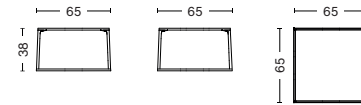

- EIFFEL SHELF -

**DIMENSIONS**

EIFFEL SHELF SQUARE 4 LAYER  
W50 x D50 x H110 cm  
Available in Ink black

EIFFEL SHELF TRIANGLE 5 LAYER  
W52 x D52 x H145 cm  
Available in Warm sand

EIFFEL SHELF 6 LAYER  
W80 x D40 x H182 cm  
Available in Warm sand

- EIFFEL TABLE -

**DIMENSIONS**

**EIFFEL COFFEE TABLE SQUARE**  
 W65 x D65 x H38 cm  
 Available only in Black and Dark brick

**EIFFEL COFFEE TABLE RECTANGULAR**  
 W110 x D50 x H38 cm  
 Available only in Warm sand

**EIFFEL SIDE TABLE TRIANGLE**  
 W52 x D52 x H38 cm  
 Available only in Black and Dark brick

- EIFFEL TABLE -

**MATERIALS**

SHELVES & TABLETOPS / 18 mm powder coated MDF with straight edge

FRAME & LEGS / Powder coated aluminum