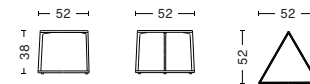

- EIFFEL SHELF -

**DIMENSIONS**

EIFFEL SHELF SQUARE 4 LAYER  
W50 x D50 x H110 cm  
Available in Ink black

EIFFEL SHELF TRIANGLE 5 LAYER  
W52 x D52 x H145 cm  
Available in Warm sand

EIFFEL SHELF 6 LAYER  
W80 x D40 x H182 cm  
Available in Warm sand

- EIFFEL TABLE -

**DIMENSIONS**

**EIFFEL COFFEE TABLE SQUARE**  
 W65 x D65 x H38 cm  
 Available only in Black and Dark brick

**EIFFEL COFFEE TABLE RECTANGULAR**  
 W110 x D50 x H38 cm  
 Available only in Warm sand

**EIFFEL SIDE TABLE TRIANGLE**  
 W52 x D52 x H38 cm  
 Available only in Black and Dark brick

- EIFFEL TABLE -

**MATERIALS**

SHELVES & TABLETOPS / 18 mm powder coated MDF with straight edge

FRAME & LEGS / Powder coated aluminum