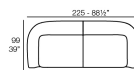

Combinations

Finishes

POLYURETHANE

Ref. 67001

Furniture made of flexible polyurethane injected cold. This material possesses a high resilience and durability.