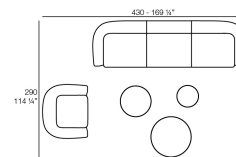

Combinations

Finishes

POLYURETHANE

Ref. 67001

Furniture made of flexible polyurethane injected cold. This material possesses a high resilience and durability.