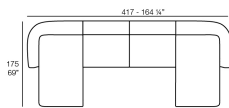

Combinations

Finishes

POLYURETHANE

Ref. 67001

Furniture made of flexible polyurethane injected cold. This material possesses a high resilience and durability.