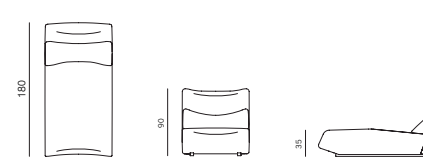

SEAT L + BACKREST HIGH
DIMENSIONS 90X180X90 CM