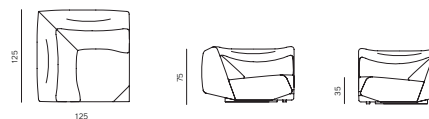

CORNER
DIMENSIONS 125X125X75 CM