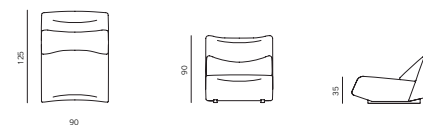

lowlife

by Numen / For Use

specifications

SEAT M + BACKREST LOW
DIMENSIONS 90X125X75 CM

STRUCTURE	plywood, metal
SUSPENSION	GOODSIDE® slats
SEAT & BACKREST	HR foam, polyester wadding
BASE	solid wood + lacquer RAL 9005
UPHOLSTERY	fabric (removable)
DECORATIVE CUSHIONS	feather