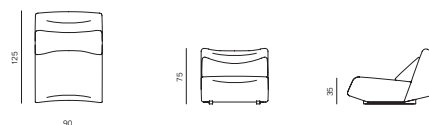

SEAT M + BACKREST LOW
DIMENSIONS 90X125X75 CM