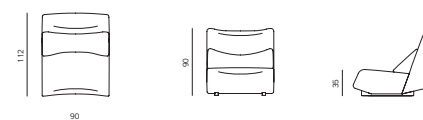

SEAT S + BACKREST HIGH
DIMENSIONS 90X112X90 CM