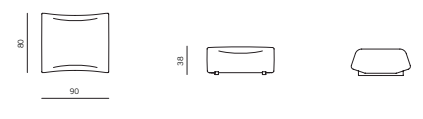

POUF
DIMENSIONS 90X80X38 CM