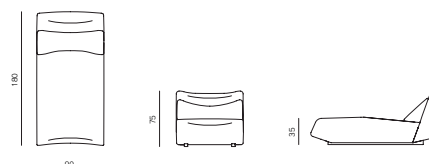

SEAT L + BACKREST LOW
DIMENSIONS 90X180X75 CM