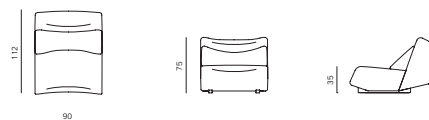

SEAT S + BACKREST LOW
DIMENSIONS 90X112X75 CM