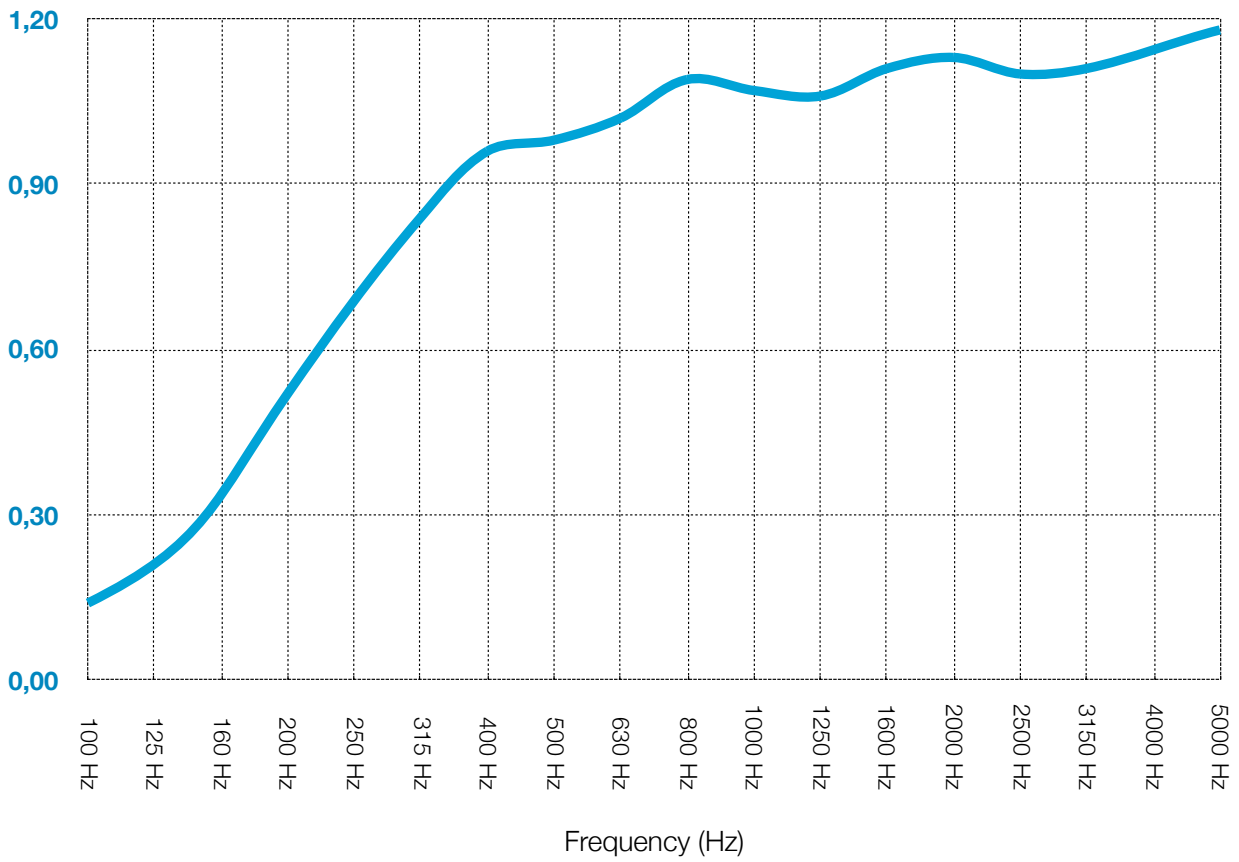

ACOUSTIC PERFORMANCE

Certified « A » Classe according to norms ISO 354 and ISO 11654

— Acoustic Absorption Factor (α_s)

100	125	160	200	250	315	400	500	630	800	1000	1250	1600	2000	2500	3150	4000	5000
0,14	0,20	0,33	0,52	0,68	0,84	0,96	0,98	1,02	1,09	1,07	1,06	1,11	1,13	1,10	1,11	1,15	1,18