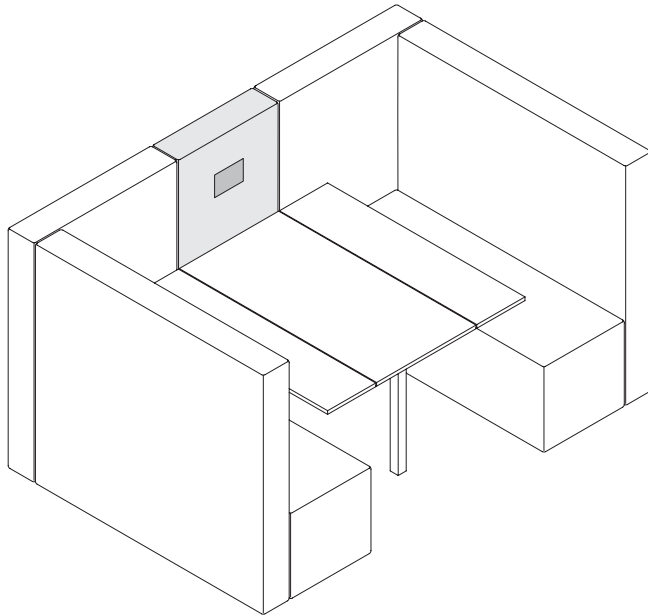

We design silence®

Mood Screen design by Alain Berteau

ACCESSORIES

MA (Monitor arm)