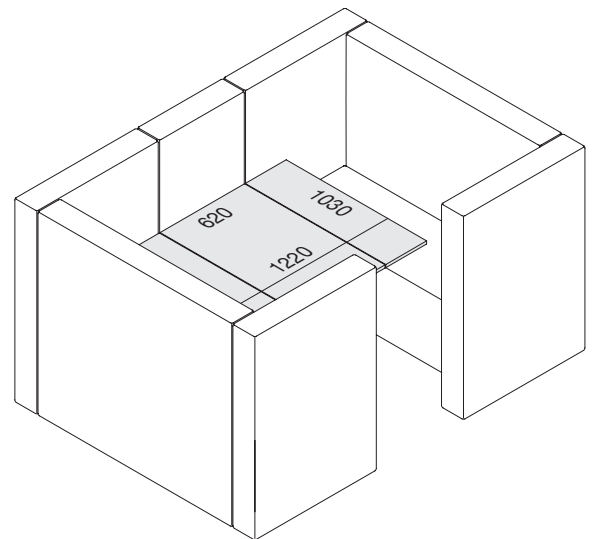

Mood Screen design by Alain Berteau

2X MS 1600 DB9 + MS TECHNIQUE

CONFIGURATIONS

TABLE KT4 - 150

TABLE KT4 - 300

2X MS 1600 DB9 + MS TECHNIQUE

4

195