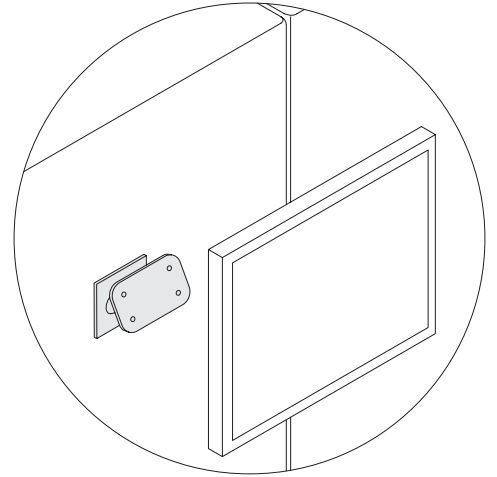

BTV

BTH

We design silence®

Mood Screen design by Alain Berteau

ACCESSORIES

MA (Monitor arm)

KOU 600

ROLLTUB