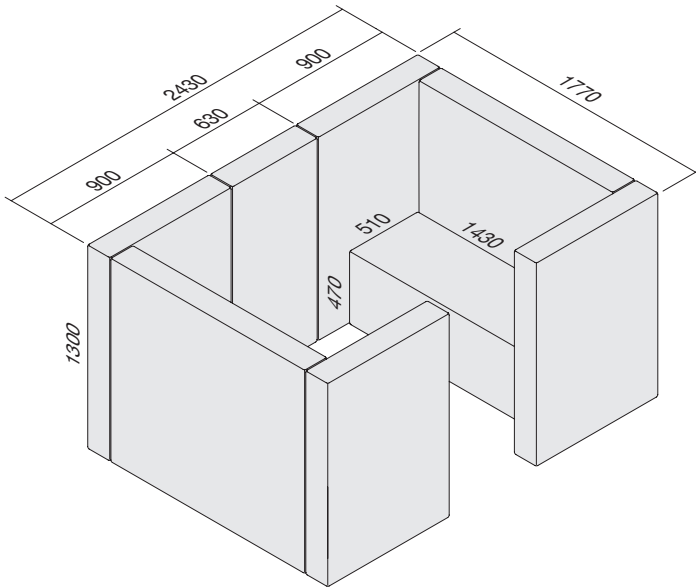

We design silence®

Mood Screen design by Alain Berteau

2X MS 1600 DB9 + MS TECHNIQUE

CONFIGURATIONS