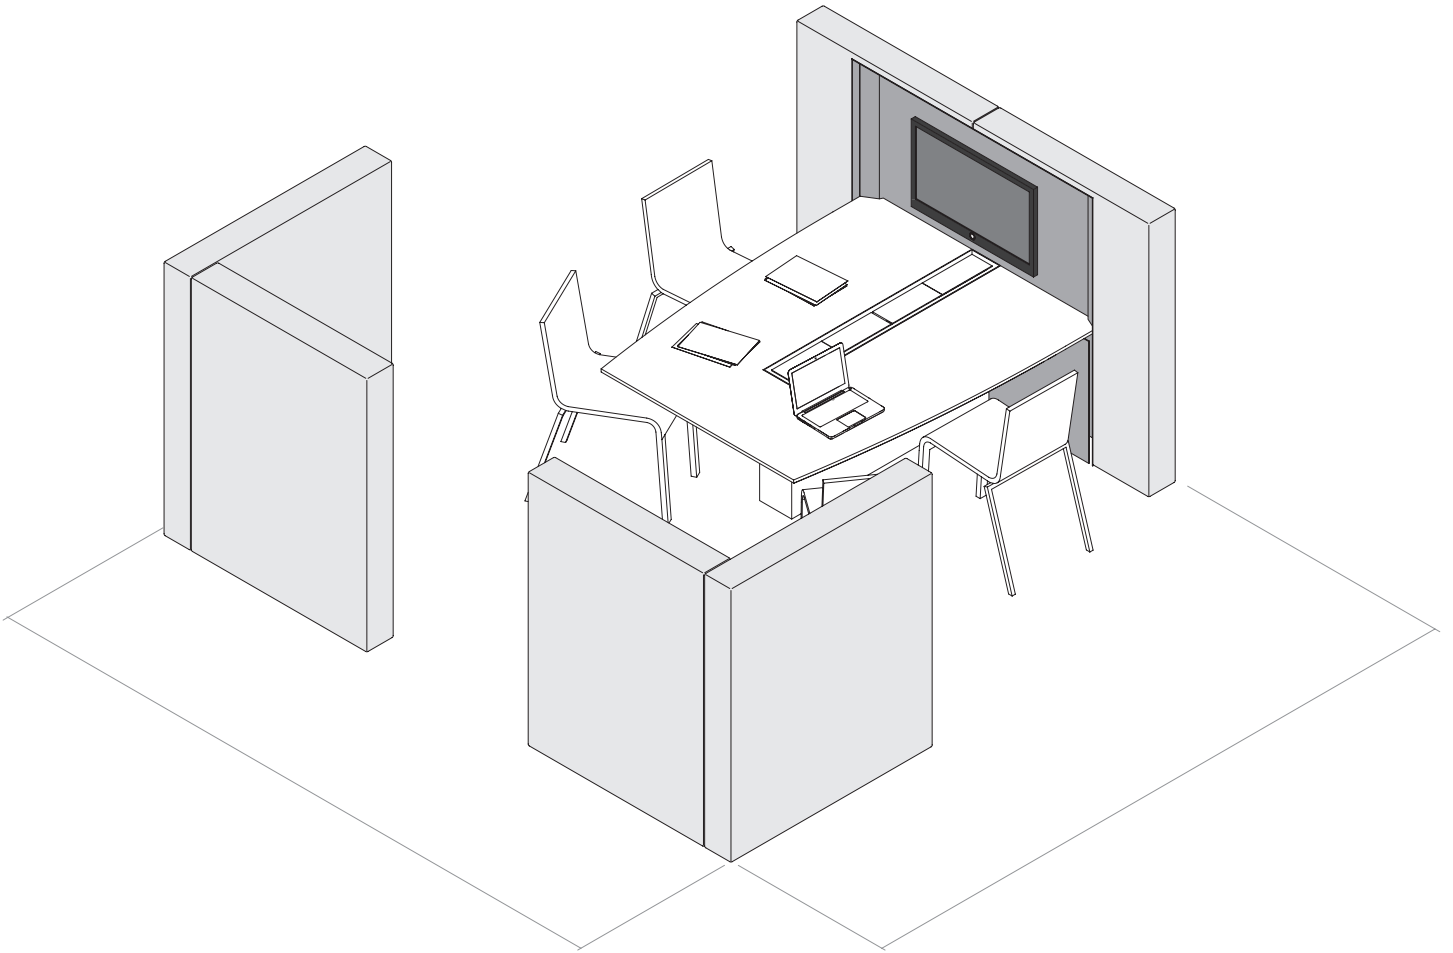

* Wireless option: Miracast

Miracast

AirPlay

eMOOD SMALL

MS 1600 D11
MS 1600 B11

x 4

120

x1 1430 x 470 x 510 mm
x1 1430 x 1300 x 170 mm
x1 1100 x 1300 x 170 mm

8 weeks

TECHNIQUE

TABLE

We design silence®

eMood design by Alain Berteau

in partnership with

CREATOR OF EFFICIENT MEETING SPACES

MODULES