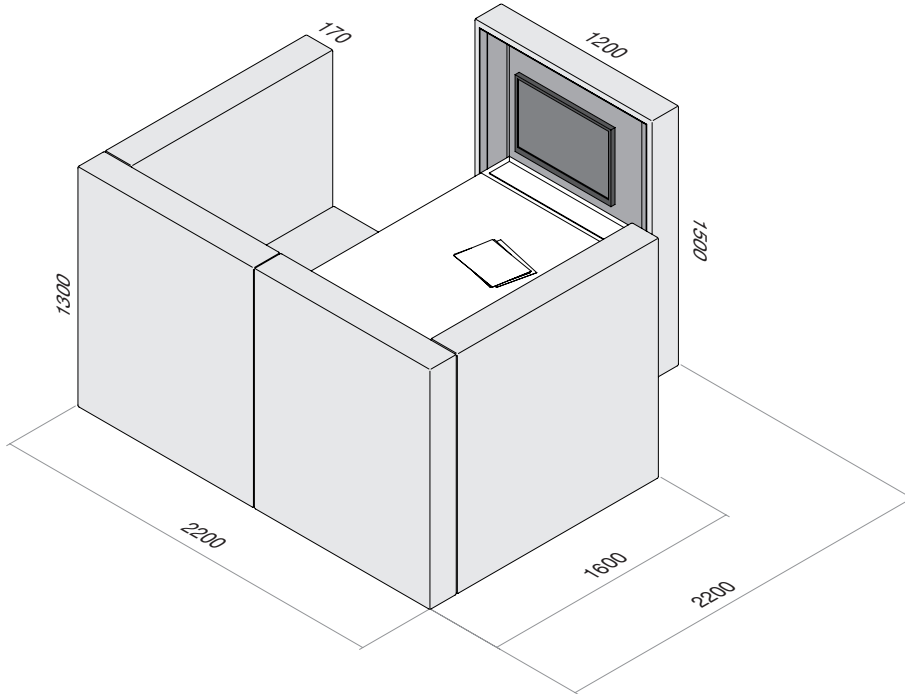

- Plug & Play
- Screen sharing
- VGA - HDMI - Display Port
- Wireless video option*
- Hi quality sound
- Eco mode
- Privacy
- “All in” solution
- “Clean desk”
- Solutions for stand-up & seated
- Backlighting Led RGB or Onirys
- Total package quote/price

* Wireless option: Miracast

Miracast

AirPlay

eMOOD SMALL

MS 1600 D11
MS 1600 B11

x 4

120

x1 1430 x 470 x 510 mm
x1 1430 x 1300 x 170 mm
x1 1100 x 1300 x 170 mm

8 weeks

TECHNIQUE

TABLE