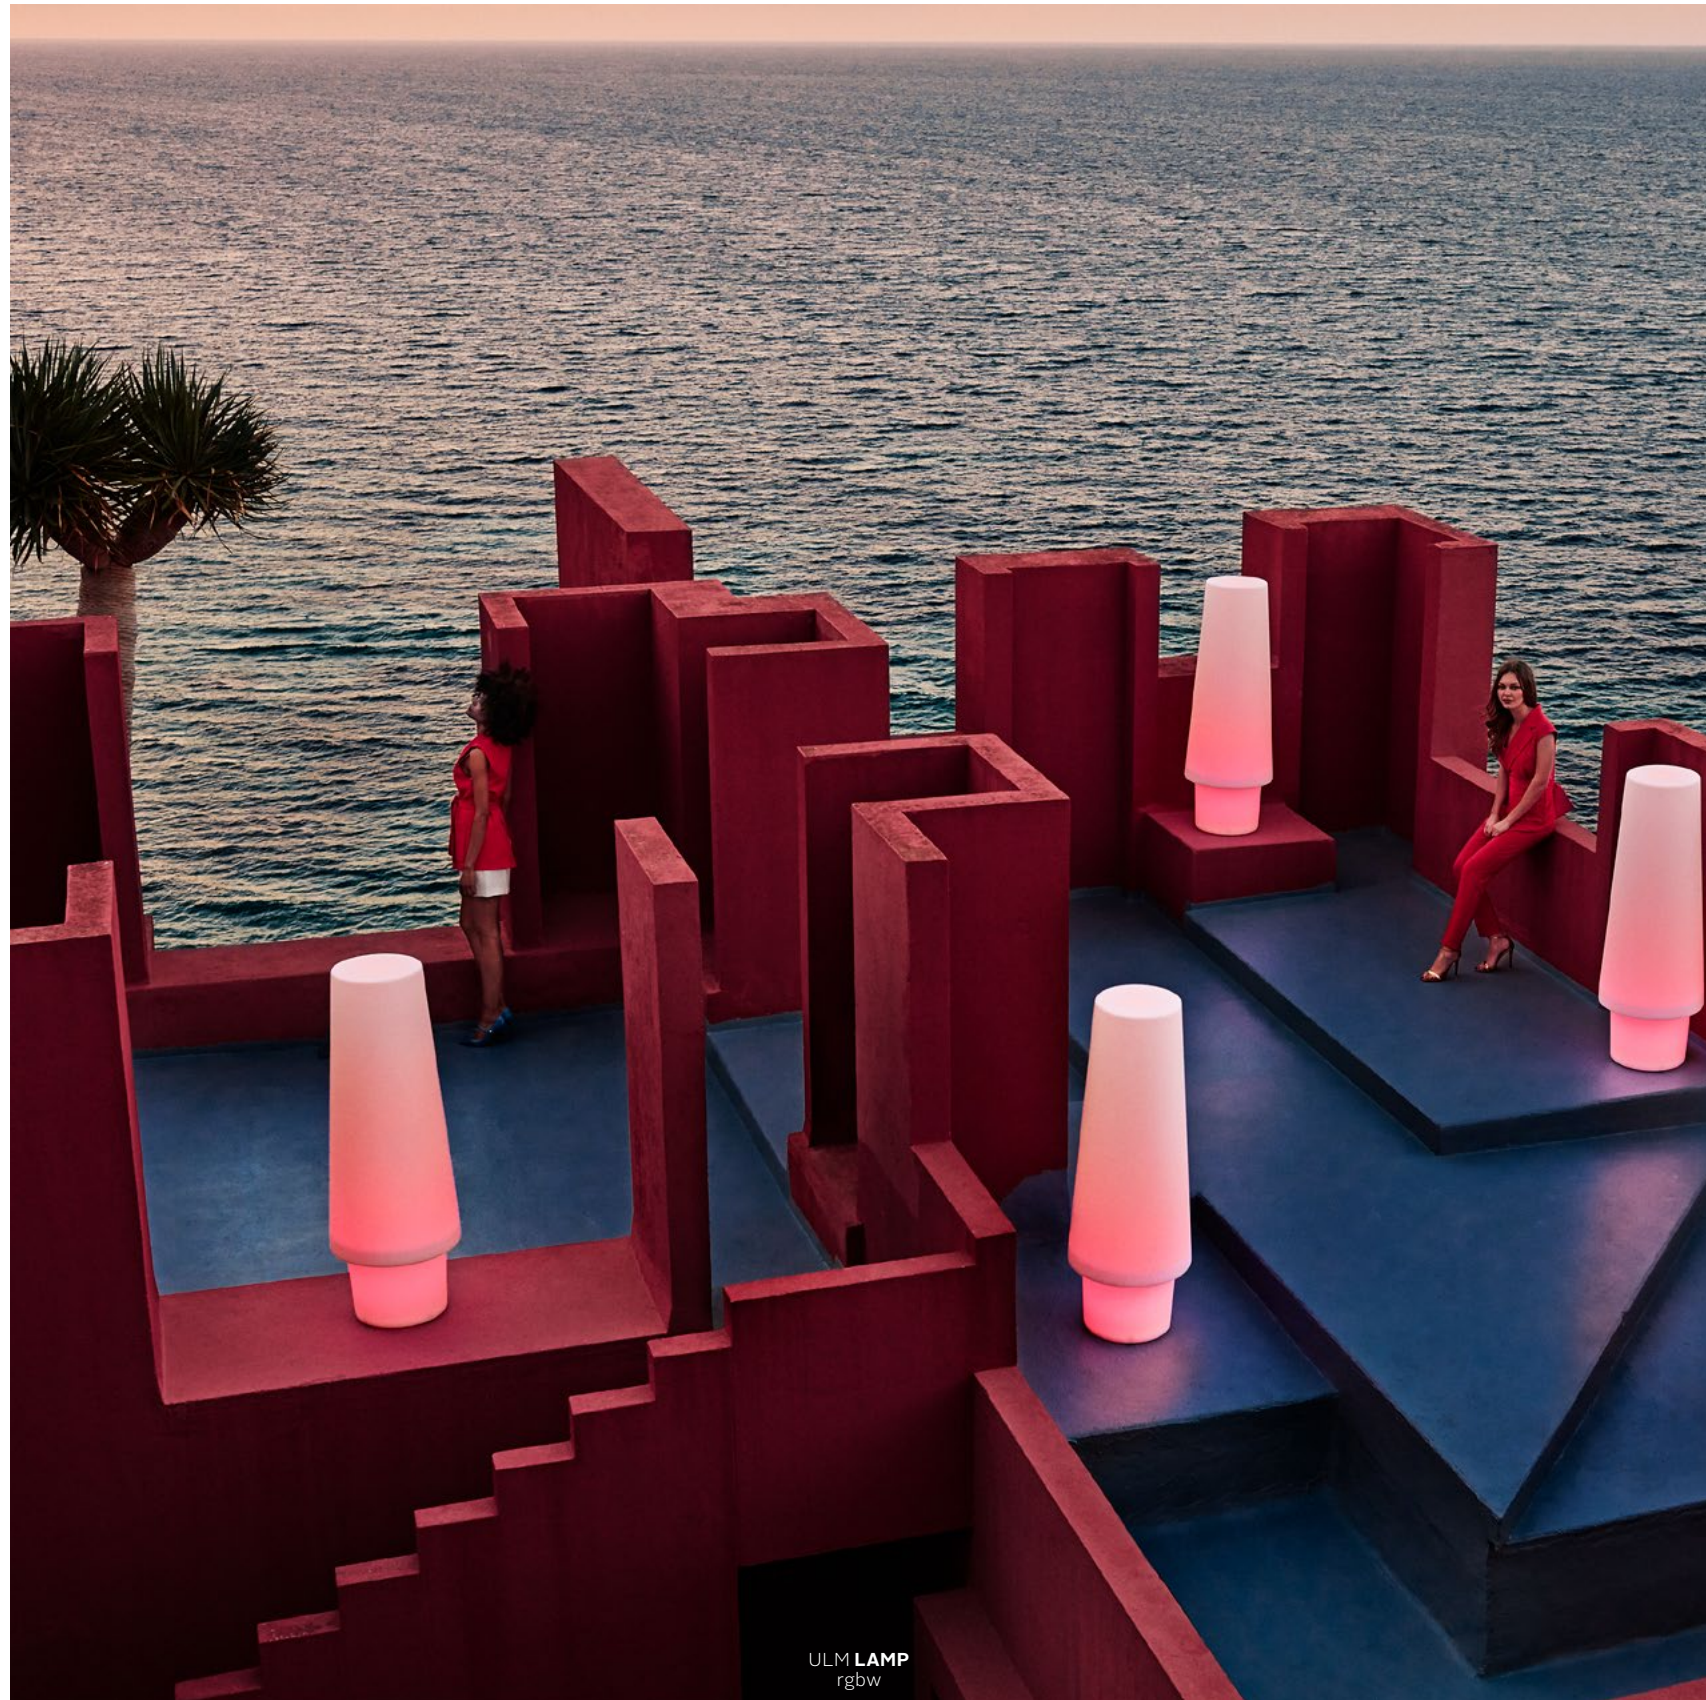

ULM LAMP
rgbw