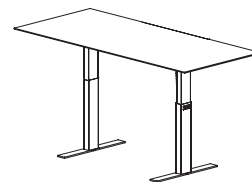

Column leg (conference tables and single workstations): column in anodised aluminium or highly polished chrome-plated (for surcharge), base plates highly polished chrome-plated.

Adjustable height

Desks and conference tables are available as height-adjustable models for surcharge.

(except rectangular conference table)

with an integrated motor (74-118 cm).

Height-adjustable desks carry the GS-mark for certificated quality.

Notice: please note that the option of the adjustable height has no PSE certification (Japan) and no UL certification (North America).

EXEC-V desk range.

Plug management

Desks:

- with integrated power sockets in the cable tray.
- with power cable, length 120 cm (from t-leg), or length 400 cm for surcharge.

Meeting table rectangular with 2 t-legs:

- with integrated power sockets in the cable tray.
- with power cable, length 120 cm (from leg), or length 400 cm for surcharge.

Meeting table square and round with a column leg:

- when height adjustable with a power cable, length 100 cm (from leg), or length 400 cm for surcharge.